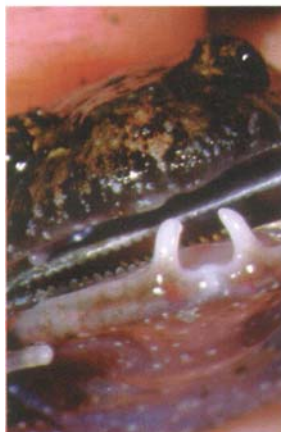

## Tusked frog

**Scientific Name:** *Adelotus brevis*

**Common Name:** Tusked frog

**Status:** (NC(W)R 1994): Vulnerable

**Distribution:** Lowlands east of the Great Dividing Range from Eungella in Queensland south to Ourimbah in New South Wales.

**Habitat:** Open country and forests, along streams and ponds.

**Description:** Medium sized frog to 50 mm long. Grey, beige or brown with irregular dark markings. Belly marbled black and white with red blotches in groin and calf. Pair of tusks inside lower jaw.

**Habits:** Mostly terrestrial, males call from water's edge.

**Comments:** Cryptic frog more easily found by call. Easily confused with a small Cane toad due to coloration – distinguished by red patches in groin.